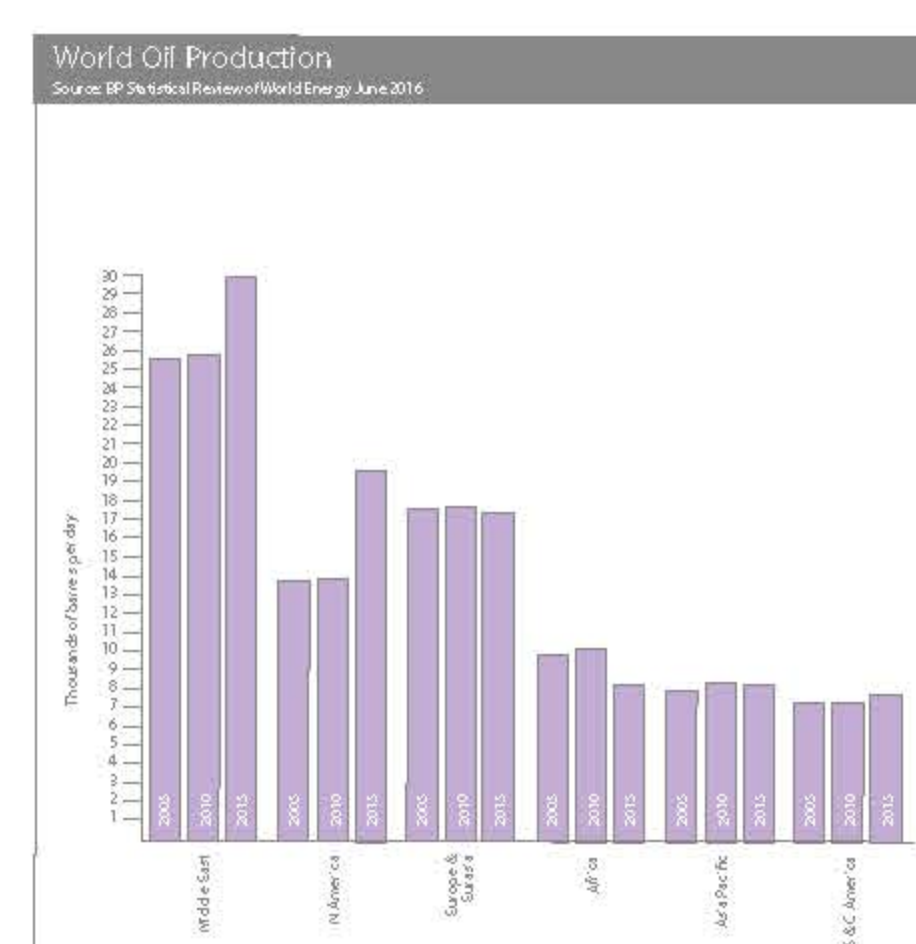

GLOBAL OIL & GAS MAP 2017

TURKISH PETROLEUM

www.tp.gov.tr