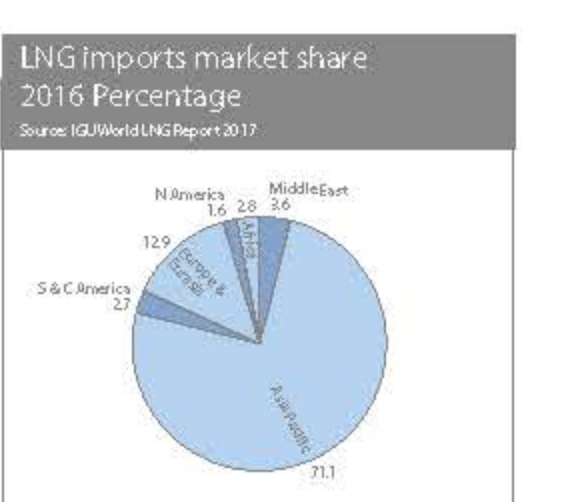

GLOBAL OIL & GAS MAP 2017

TURKISH PETROLEUM

www.tp.gov.tr