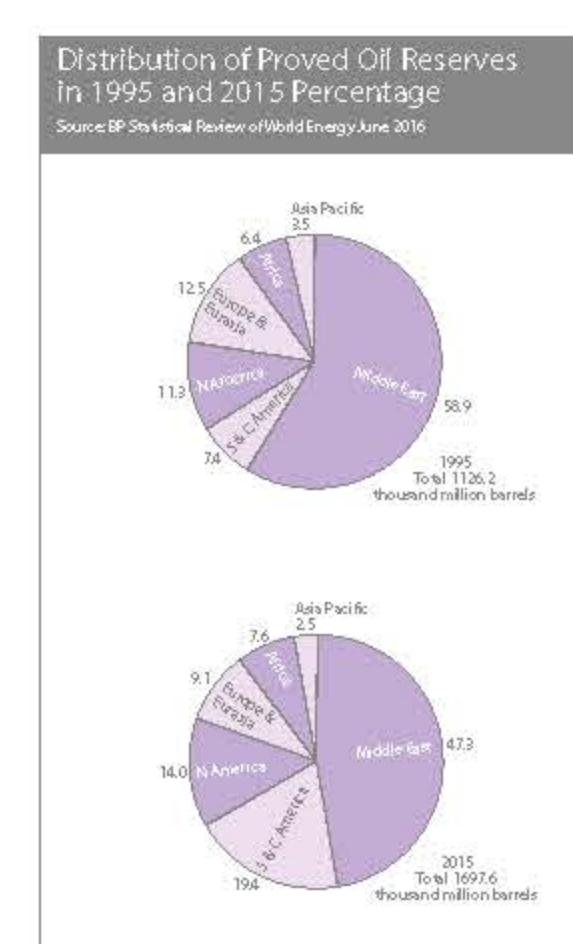

GLOBAL OIL & GAS MAP 2017

TURKISH PETROLEUM

www.tp.gov.tr