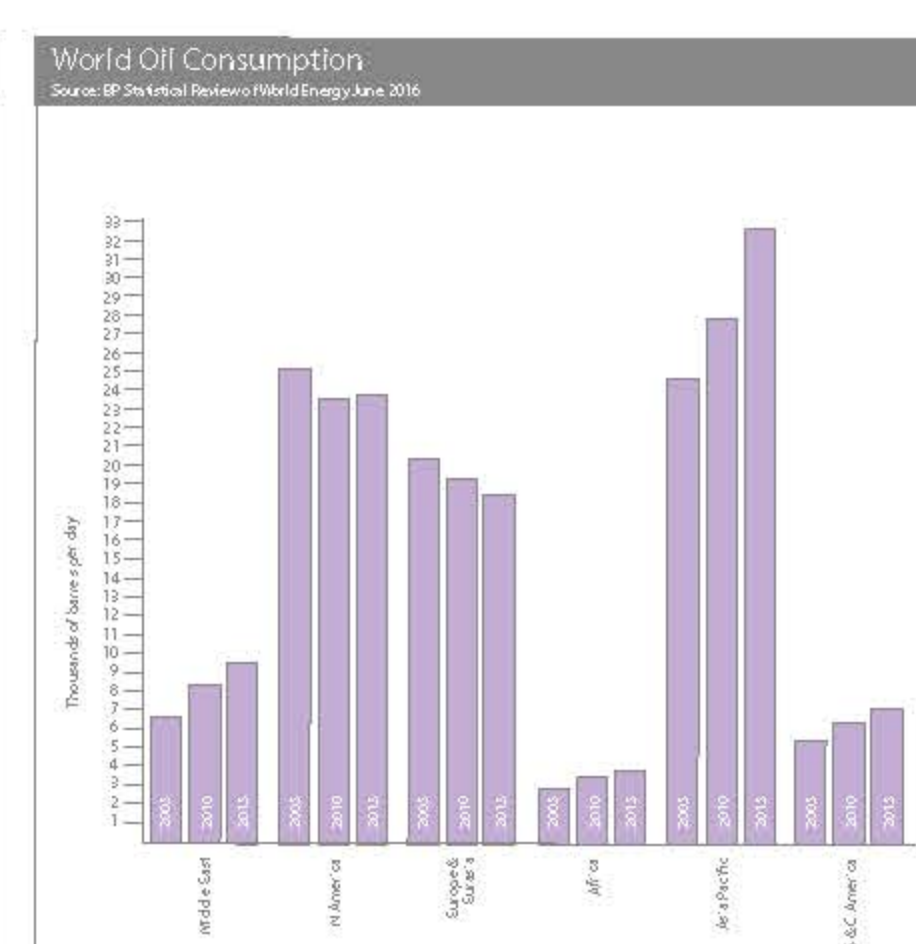

GLOBAL OIL & GAS MAP 2017

TURKISH PETROLEUM

www.tp.gov.tr