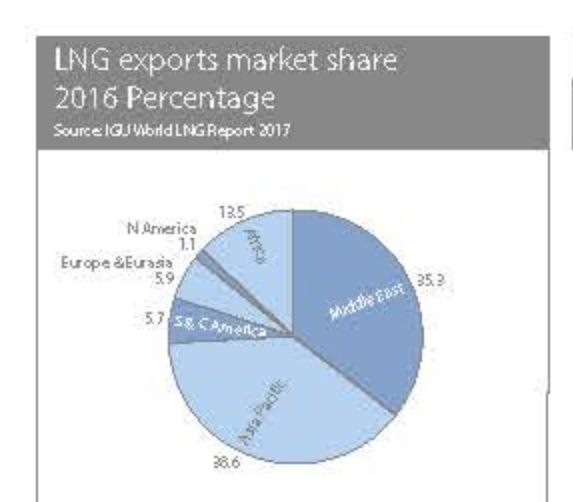

GLOBAL OIL & GAS MAP 2017

TURKISH PETROLEUM

www.tp.gov.tr